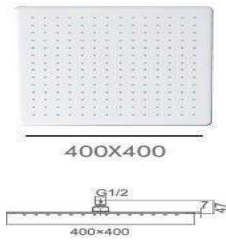

S.S. Shower head Square
40x40 cm
Color : Chrome