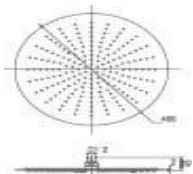

Brass Shower head Round
Dia : 30 cm
Color : Chrome