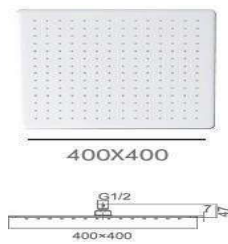

Brass Shower head Square
40x40 cm
Color : Chrome