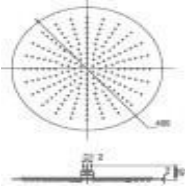

Brass Shower head Round
Dia : 40 cm
Color : Chrome