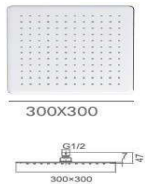

Brass Basin Full Trap
Model: PS77024-4
Color : Grey

S.S. Shower head Square
30x30 cm
Color : Chrome

S.S. Shower head Square
40x40 cm
Color : Chrome

Brass Shower head Square
30x30 cm
Color : Chrome

Brass Shower head Square
40x40 cm
Color : Chrome