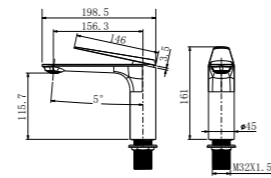

12118
Basin mixer
Gun grey