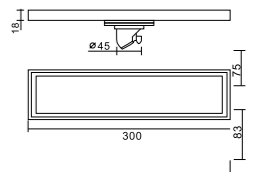

Floor-drainer

76029
Floor drain
Gun grey
size: 30X8CM

76029
Floor drain
Chrome
size: 30X8CM

76034
Floor drain
Gun grey size:
30X8CM

76034
Floor drain
Chrome
size: 30X8CM

76005D
Floor drain
Gun grey

76005D
Floor drain
Brushed gold