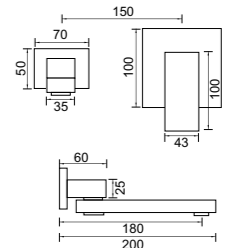

83008

Concealed basin mixer
Chrome