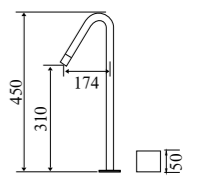

82042
Basin mixer
Gun grey