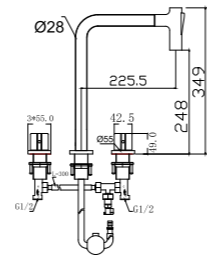

82037
Basin mixer
Gun grey