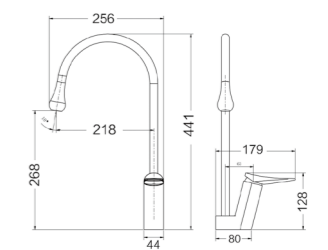

Design starts from life and then returns to life. With one glance, it lasts for thousands of years, making people intoxicated.

Kitchen mixer

Size: