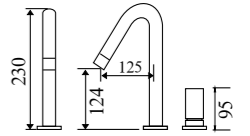

Basin mixer

Basin mixer