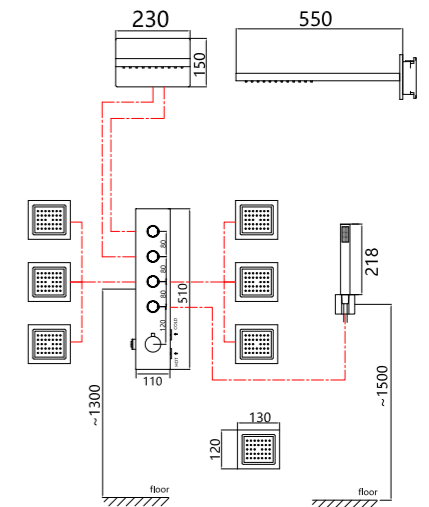

Concealed shower set

Creative rain shower + water spray from the top of the waterfall, with a unique design and delicate rain shower, which is skin-friendly and has a massage effect

Water massage side spray, delicate spray water, relax the body and give your skin a deep SPA.