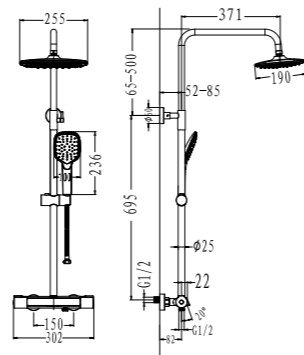

ENJOYMENT OF LIFE

Every detail flashes a tribute to art, and every square inch reveals a magnificent movement. Let art lead the modern sanitary agitation doctrine, play the infinite enjoyment of life.

Shower set (THERMOSTATIC)

Size: