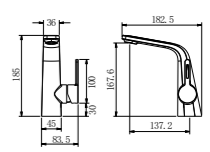

NEOPERL®
flow, stop and go®

As one of the core components of the faucet, the function of the aerator is not small. Our faucet is equipped with NEOPERL® aerator, which has a far better water-saving effect than ordinary aerator. The multi-layer filter screen filters impurities and enjoys pure healthy water.

Basin mixer