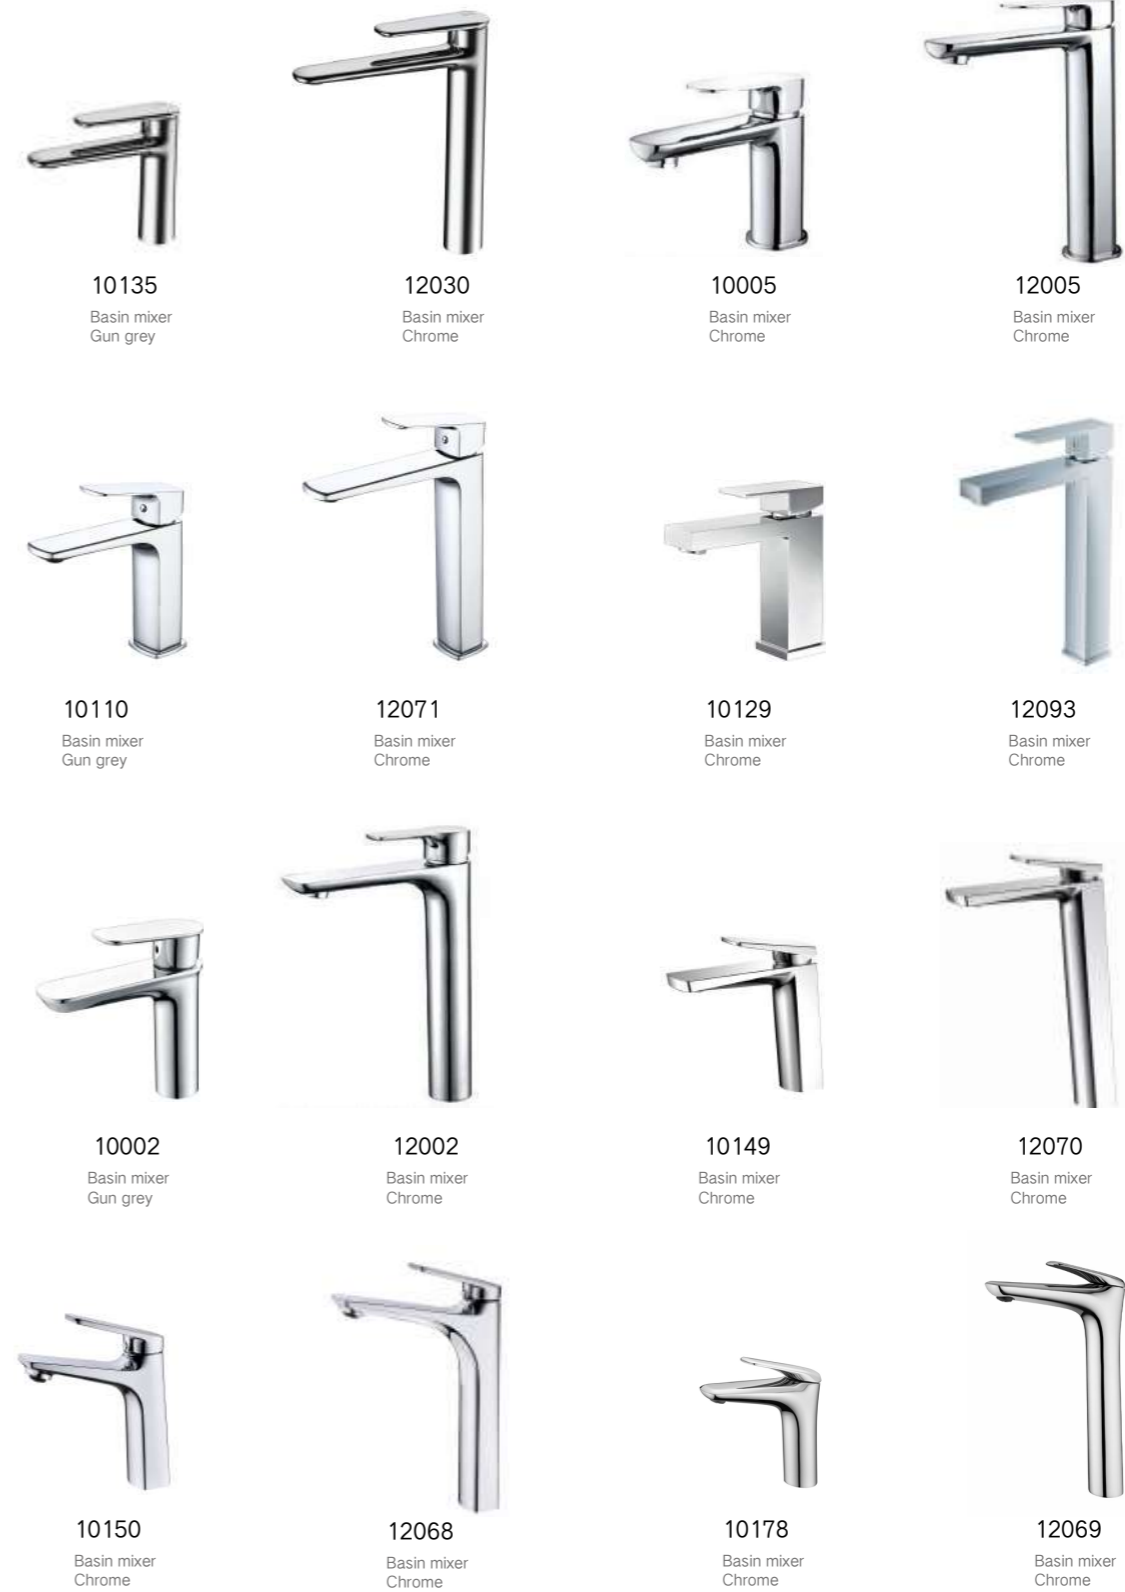

10135
Basin mixer
Gun grey

12030
Basin mixer
Chrome

10005
Basin mixer
Chrome

12005
Basin mixer
Chrome

10110
Basin mixer
Gun grey

12071
Basin mixer
Chrome

10129
Basin mixer
Chrome

12093
Basin mixer
Chrome

10002
Basin mixer
Gun grey

12002
Basin mixer
Chrome

10149
Basin mixer
Chrome

12070
Basin mixer
Chrome

10150
Basin mixer
Chrome

12068
Basin mixer
Chrome

10178
Basin mixer
Chrome

12069
Basin mixer
Chrome