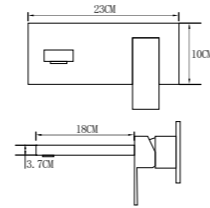

82005

Concealed basin mixer
Gun grey