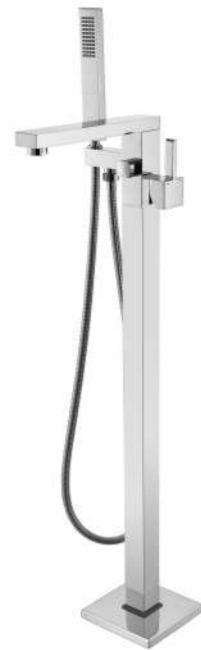

65001

Floor-standing bathtub mixer
Chrome