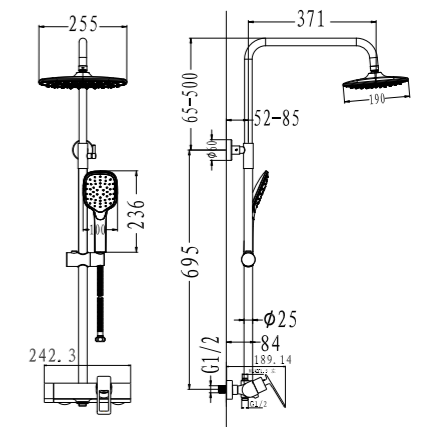

31199
Shower set
Gun grey

Shower set

31196
Shower set
Gun grey

31196
Shower set
Black

31196
Shower set
Chrome

Size:

31164
Shower set
Chrome

31164
Shower set
Black