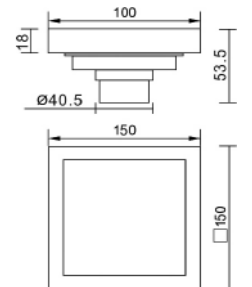

Floor-drainer

Floor-drainer