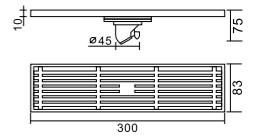

76034
Floor drain
Gun grey size:
30X8CM