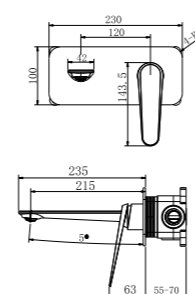

Concealed basin mixer
Chrome

Size: