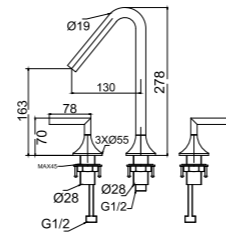

Basin mixer

Basin mixer