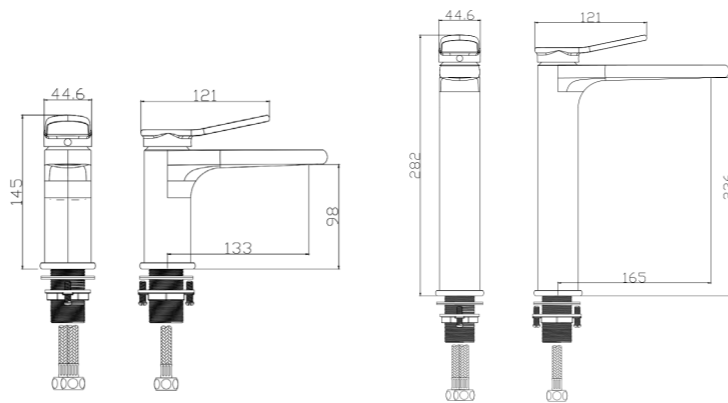

The source of inspiration, sometimes trickling, sometimes rolling waves, in its ever-changing rich posture, to find a kind of belong to their own good, let the body and mind enjoy pleasant and comfortable experience.