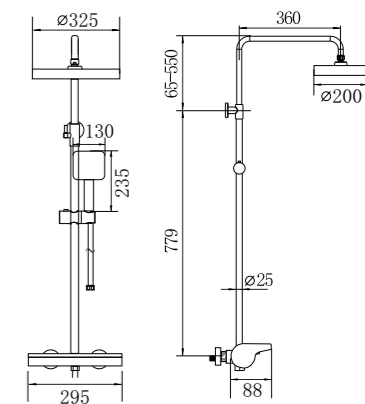

THERMOSTATIC

Intelligente konstante Temperatur

Sicher und verdrängungsicher

Hochwertiges Kupfer

Zerlebenslange Reinigung

Schnelle Ein- & Ausbautung

Shower set (THERMOSTATIC)

Size: