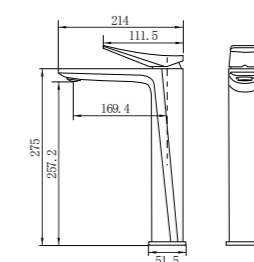

12106
Basin mixer
Black

12106
Basin mixer
Black+gold

12106
Basin mixer
Rose gold

12106
Basin mixer
Brushed gold

12106
Basin mixer
Chrome