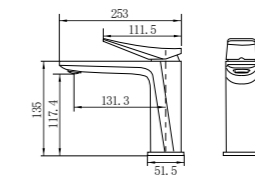

12106
Basin mixer
Gun grey