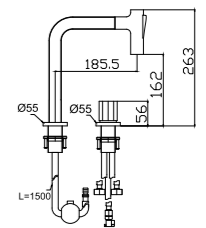

Basin mixer

Basin mixer