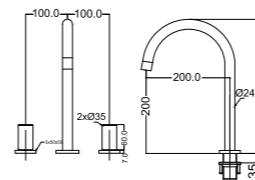

83056
Basin mixer
Gun grey