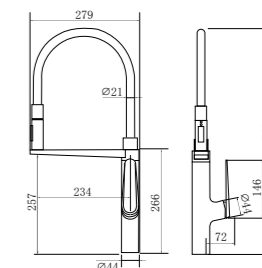

Kitchen mixer (PULL-OUT)