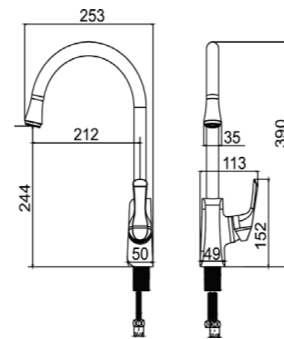

Kitchen mixer (PULL-OUT)

Kitchen mixer (PULL-OUT)