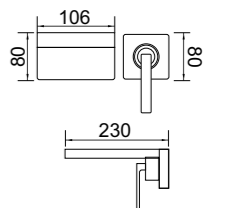

82043

Concealed basin mixer
Gun grey