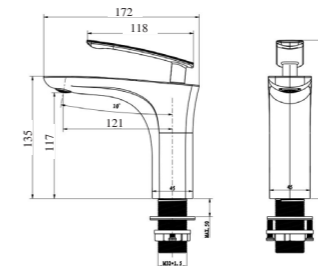

12067-4
Basin Mixer/Grey