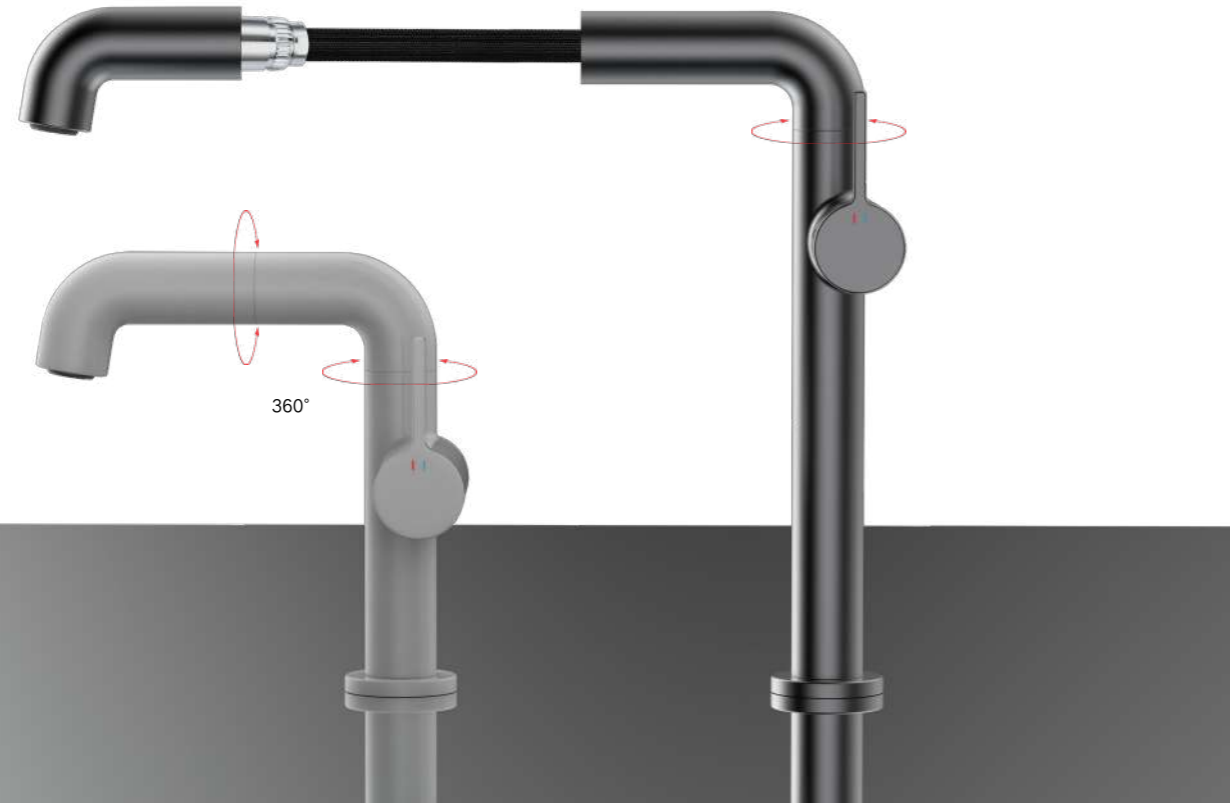

12067
Basin Mixer/Chrome

12067-5
Basin Mixer/White+chrome

Adhering to the concept of simplicity, the design is aesthetically simple and charming, and after simplified processing, only essential elements are retained, slim appearance.