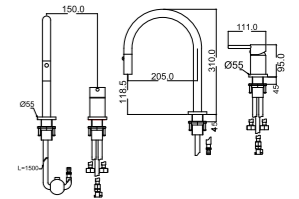

Basin mixer

Basin mixer