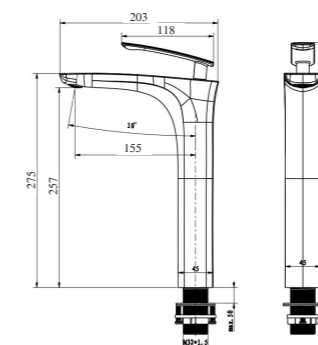

10162-4
Basin Mixer/Grey