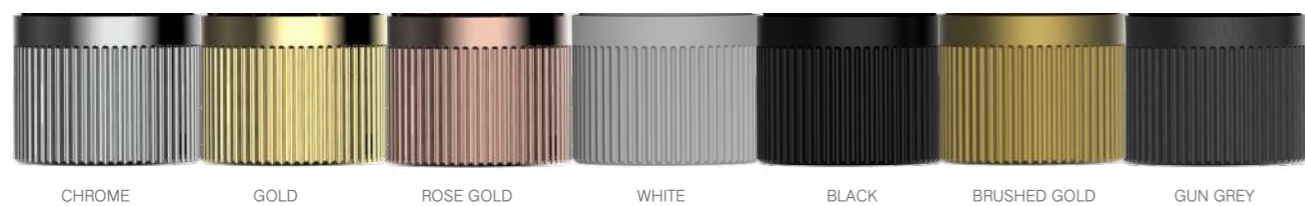

Chrome

Rose gold

Gun Grey

Brushed gold

White

Black

Basin mixer

10188
Basin mixer
grey

12118
Basin mixer
Chrome

10188
Basin mixer
Chrome

Adhering to the concept of simplicity, the design has a simple and charming aesthetic feeling. After fine processing, only essential elements are retained, and the appearance is magnificent.

300mm

Minimalist design, generous and natural, hidden bottom water outlet, saving space, easy to adjust.

Shower set

31198
Shower set
Chrome

31198
Shower set
Black

31198
Shower set
Gun grey

31198
Shower set
Brushed gold

10199
Basin mixer
White

Basin mixer

10199
Basin mixer
Gun grey

10199
Basin mixer
Brushed gold

10199
Basin mixer
Black

10199
Basin mixer
White

10199
Basin mixer
Rose gold

10199
Basin mixer
Gold