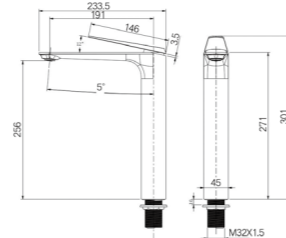

10188
Basin mixer
Chrome